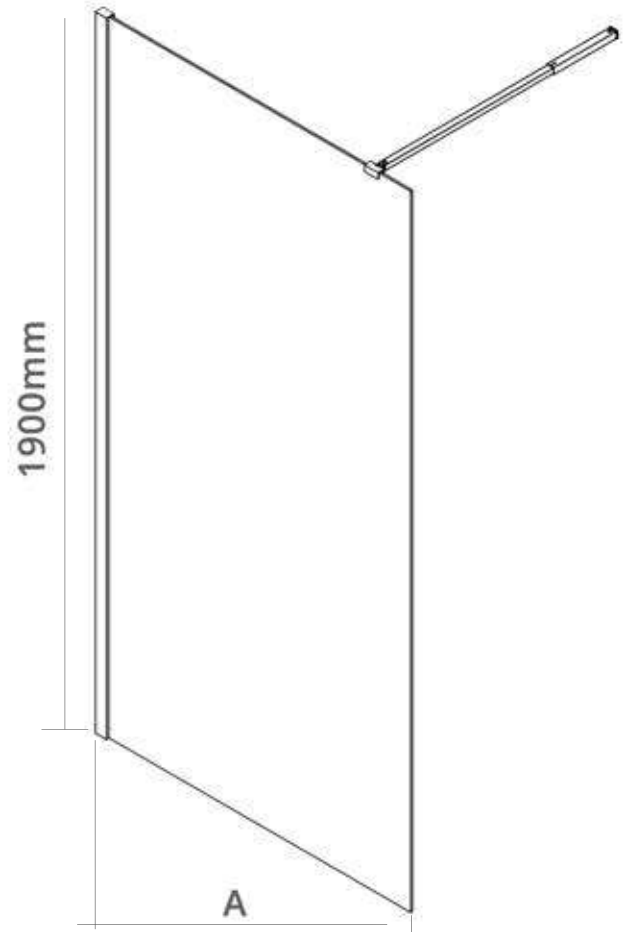

Aqua i

Ai8 8mm Matt Black Matrix Wetroom Panels

8mm Glass | 1900mm High | Easy Clean Glass | Matt Black Chrome Frame | Reversible

CODE	WIDTH (A)	ADJUSTMENT
AI8WP070MB	700mm	680-700mm
AI8WP080MB	800mm	780-800mm
AI8WP090MB	900mm	880-900mm
AI8WP100MB	1000mm	980-1000mm
AI8WP110MB	1100mm	1080-1100mm
AI8WP120MB	1200mm	1180-1200mm

Profile and support arm included with every panel. T-piece connected required if using 2 wetroom panels as image above