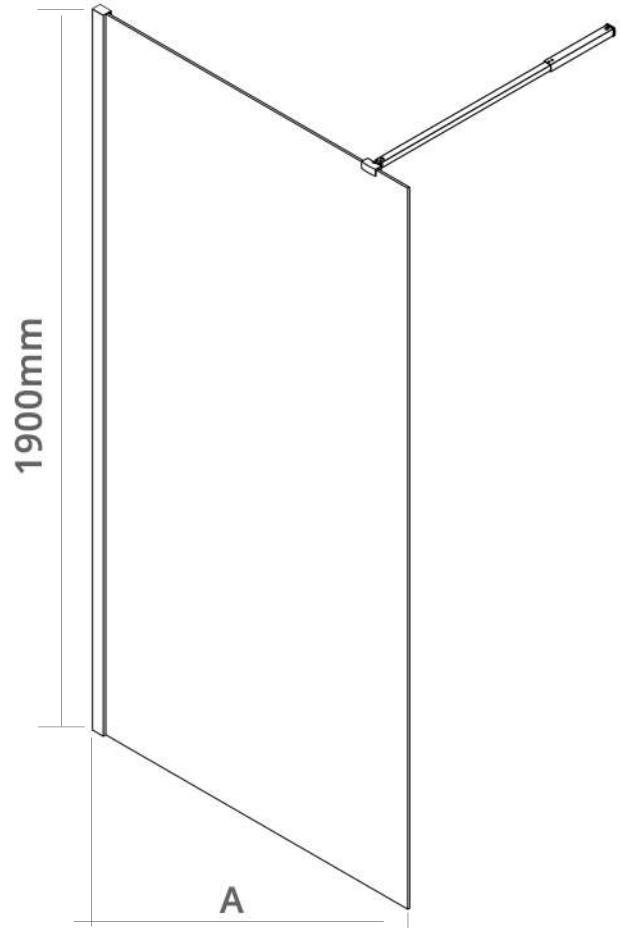

Aqua i

Ai8 8mm Brushed Brass Wetroom Panels

8mm Glass | 1900mm High | Easy Clean Glass | Brushed Brass Frame | Reversible

CODE	WIDTH (A)	ADJUSTMENT
Ai8WP400BB	400mm	380-400mm
Ai8WP500BB	500mm	480-500mm
Ai8WP600BB	600mm	580-600mm
Ai8WP070BB	700mm	680-700mm
Ai8WP076BB	760mm	740-760mm
Ai8WP080BB	800mm	780-800mm
Ai8WP090BB	900mm	880-900mm
Ai8WP100BB	1000mm	980-1000mm
Ai8WP110BB	1100mm	1080-1100mm
Ai8WP120BB	1200mm	1180-1200mm
Ai8WP140BB	1400mm	1380-1400mm

Profile and support arm included with every panel. T-piece connected required if using 2 wetroom panels as image above