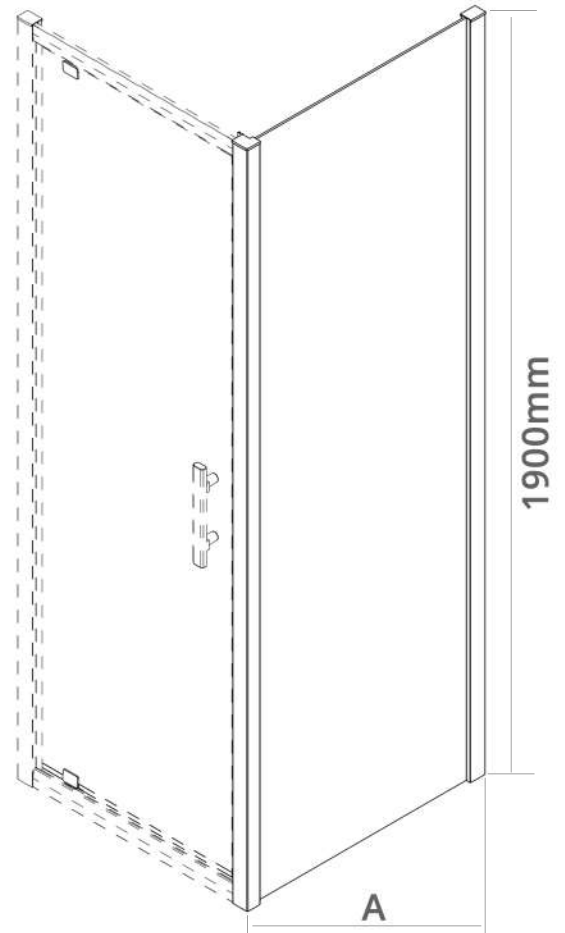

Aqua i

Ai8 Chrome Shower Door Side Panel

8mm Glass | 1900mm High | Easy Clean Glass | High Polished Chrome Frame |

To Suit Ai8 Sliding, Bifold & Pivot Doors

CODE	WIDTH (A)	ADJUSTMENT In Alcove
AI8SP070S	700mm	660-700mm
AI8SP076S	760mm	720-760mm
AI8SP080S	800mm	760-800mm
AI8SP090S	900mm	860-900mm

NOT suitable for use with Aqua i Infold Shower Doors