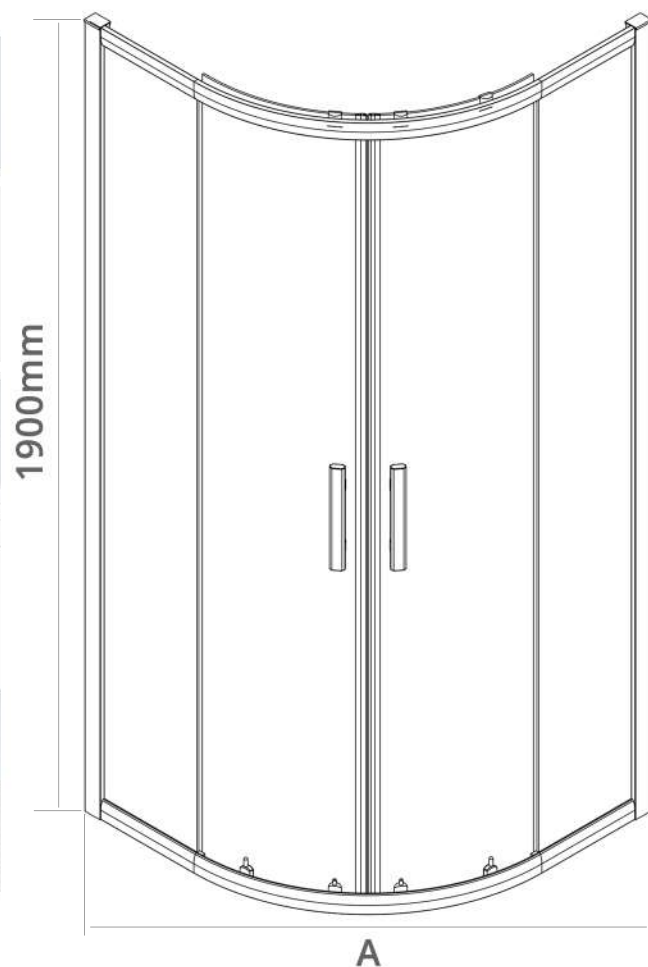

Aqua i

Ai8 Chrome Offset Quadrant Shower Enclosure

8mm Glass | 1900mm High | Easy Clean Glass | High Polished Chrome Frame | Reversible
Unique 16 Wheel System

CODE	SIZE (A)	APERTURE	ADJUSTMENT
AI8QD9076S	900x760mm	470mm	880-900mm / 740-760mm
AI8QD1080S	1000x800mm	500mm	980-1000mm / 780-800mm
AI8QD1280S	1200x800mm	500mm	1180-1200mm / 780-800mm
AI8QD1290S	1200x900mm	540mm	1180-1200mm / 880-900mm