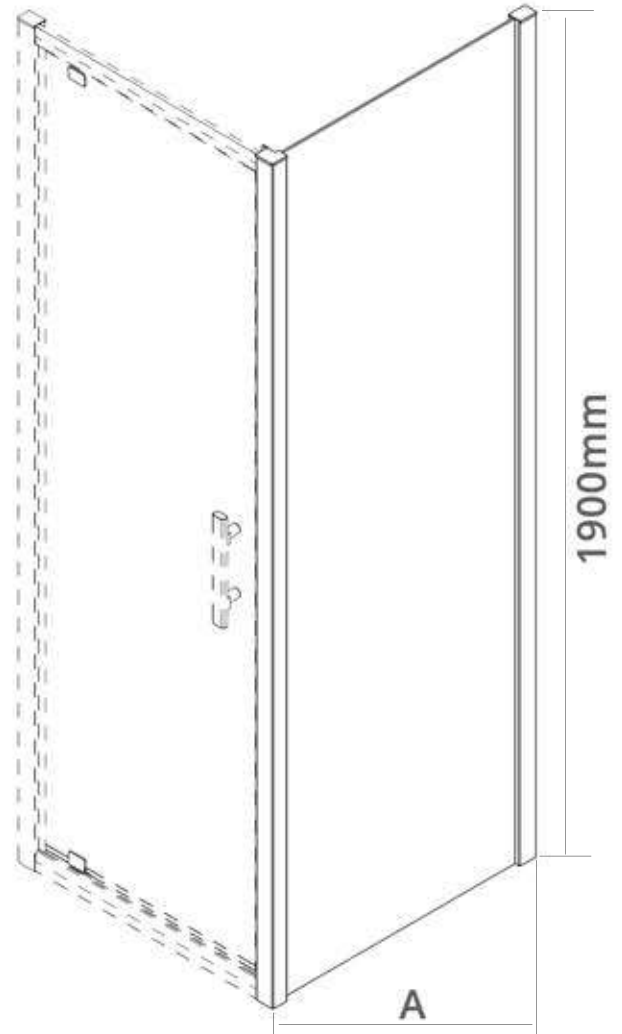

Aqua i

Ai6 Brushed Brass Shower Door Side Panel

6mm Glass | 1900mm High | Easy Clean Glass | Brushed Brass Effect Frame

To Suit Ai6 Sliding, Bifold & Pivot Doors

CODE	WIDTH (A)	ADJUSTMENT
AISP070BB	700mm	660-700mm
AISP076BB	760mm	720-760mm
AISP080BB	800mm	760-800mm
AISP090BB	900mm	860-900mm
	1000mm	960-1000mm