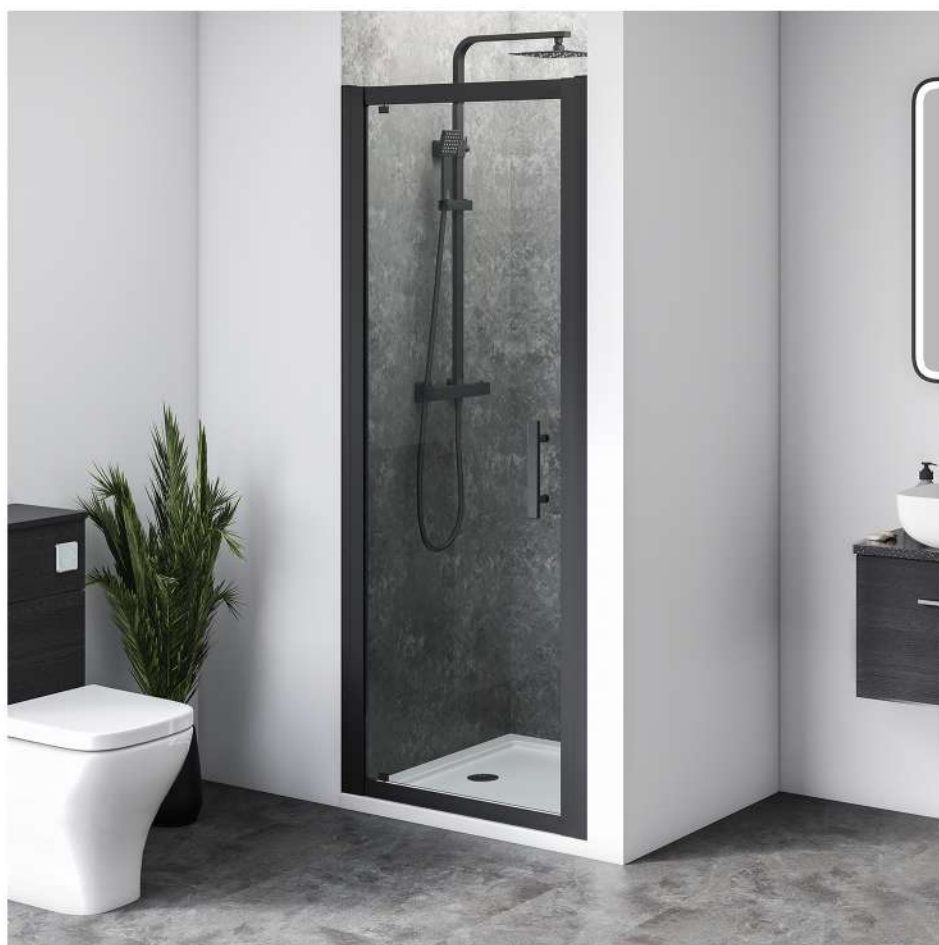

Aqua i

Ai6 Matt Black Pivot Shower Door

6mm Glass | 1900mm High | Easy Clean Glass | Matt Black Frame | Fully Reversible

CODE	WIDTH (A)	APERTURE	ADJUSTMENT In Alcove	ADJUSTMENT With Side Panel
AIPD070SB	700mm	490mm	660-700mm	680-700mm
AIPD076B	760mm	520mm	720-760mm	740-760mm
AIPD080B	800mm	540mm	760-800mm	780-800mm
AIPD090B	900mm	590mm	860-900mm	880-900mm