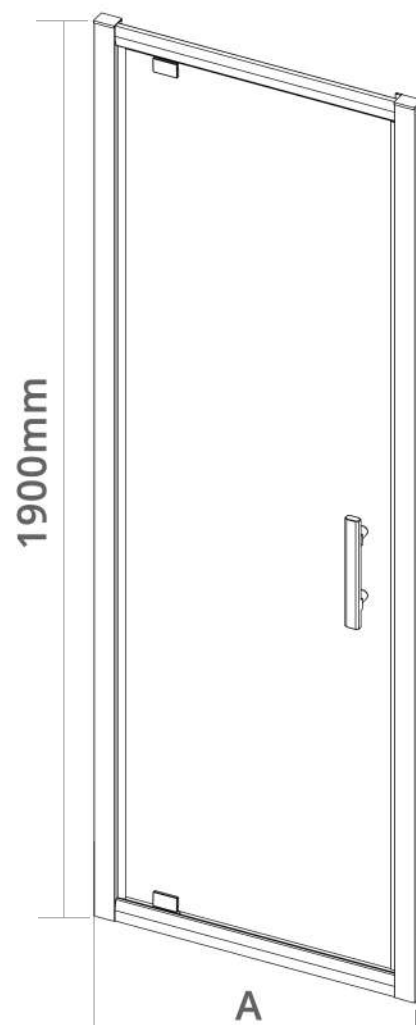

Aqua i

Ai6 Matt Black Pivot Shower Door

6mm Glass | 1900mm High | Easy Clean Glass | Matt Black Frame | Fully Reversible

CODE	WIDTH (A)	APERTURE	ADJUSTMENT In Alcove	ADJUSTMENT With Side Panel
AIPD070SB	700mm	490mm	660-700mm	680-700mm
AIPD076B	760mm	520mm	720-760mm	740-760mm
AIPD080B	800mm	540mm	760-800mm	780-800mm
AIPD090B	900mm	590mm	860-900mm	880-900mm