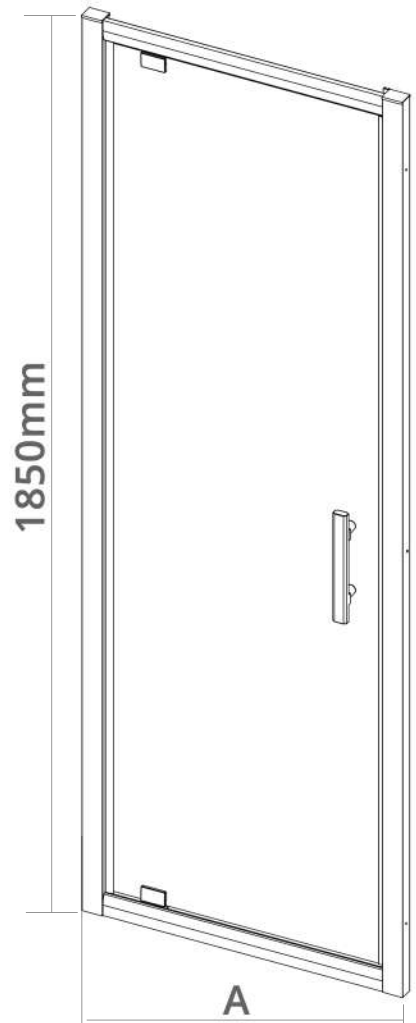

## Ai6 Chrome Pivot Shower Door

6mm Glass | 1850mm High | Easy Clean Glass | High Polished Chrome Frame | Fully Reversible

CODE	WIDTH (A)	APERTURE	ADJUSTMENT In Alcove	ADJUSTMENT With Side Panel
AIPD070S	700mm	490mm	660-700mm	680-700mm
AIPD076S	760mm	520mm	720-760mm	740-760mm
AIPD080S	800mm	540mm	760-800mm	780-800mm
AIPD090S	900mm	590mm	860-900mm	880-900mm
AIPD100S	1000mm	640mm	960-1000mm	980-1000mm