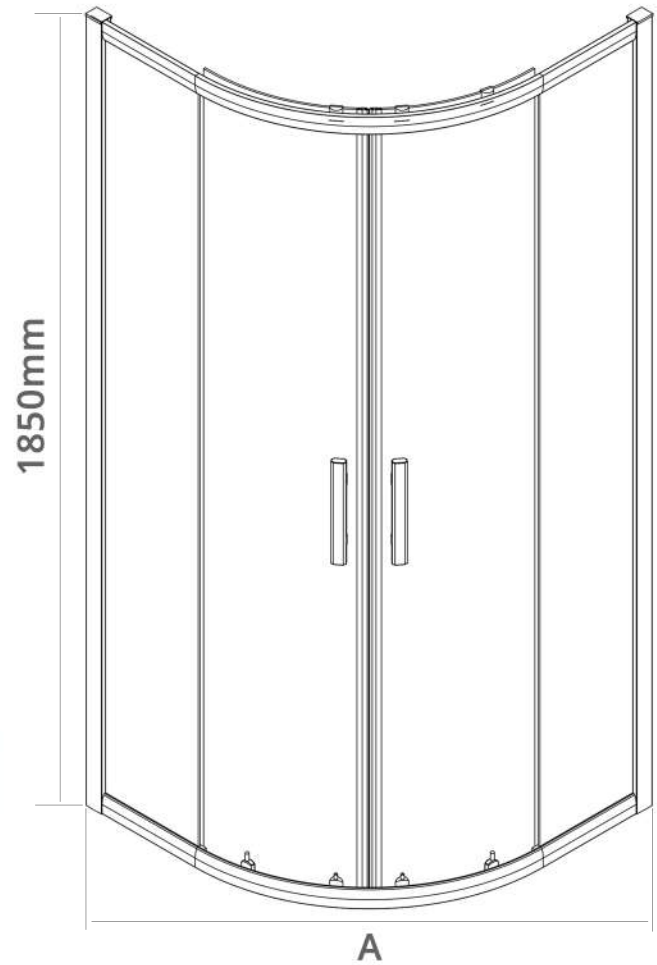

Aqua i

Ai6 Black Offset Quadrant Shower Enclosure

6mm Glass | 1850mm High | Easy Clean Glass | Matt Black Frame | Reversible

Unique 16 Wheel System

CODE	SIZE (A)	APERTURE	ADJUSTMENT
AIQSD1280B	1200x800mm	500mm	1180-1200mm / 780-800mm
AIQSD1290B	1200x900mm	540mm	1180-1200mm / 880-900mm