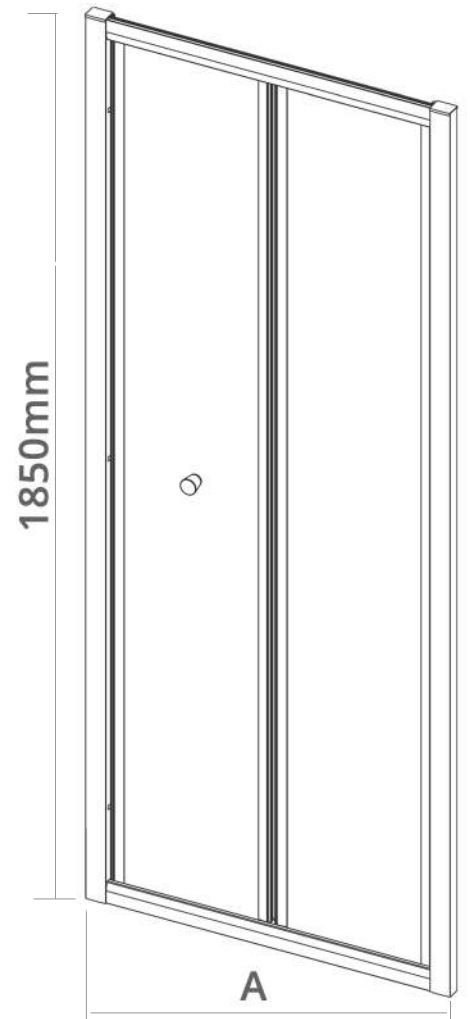

Aqua i

Ai6 Chrome Bifold Shower Door

6mm Glass | 1850mm High | Easy Clean Glass | High Polished Chrome Frame | Fully Reversible

CODE	WIDTH (A)	APERTURE	ADJUSTMENT In Alcove	ADJUSTMENT With Side Panel
AIBD070S	700mm	440mm	660-700mm	680-700mm
AIBD076S	760mm	500mm	720-760mm	740-760mm
AIBD080S	800mm	540mm	760-800mm	780-800mm
AIBD090S	900mm	640mm	860-900mm	880-900mm
AIBD100S	1000mm	740mm	960-1000mm	980-1000mm
AIBD110S	1100mm	840mm	1060-1100mm	1080-1100mm
AIBD120S	1200mm	940mm	1160-1200mm	1180-1200mm